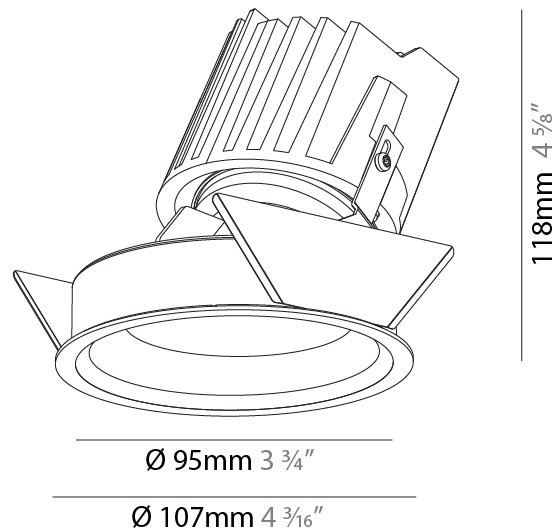

GENERAL

Series: Bioniq
Subseries: Bioniq Round Wallwash
Brand: Prolicht
Division: Architectural
Mounting Type: Recessed
Mounting Location: Ceiling
Subcategory: Downlight

PHYSICAL

Shape: Round
Diameter (mm): 107
Diameter (in): 4 3/16
Height (mm): 118
Height (in): 4 5/8
Ceiling Thickness (mm): 10 / 12.5 / 15
Ceiling Thickness (in): 3/8 or 1/2 or 9/16
Min. Recessing Depth (mm): 140
Min. Recessing Depth (in): 5 1/2
Light Distribution: Adjustable / Asymmetric
Weight (kg): 0.456
Weight (lbs): 1
Fixture Finish: SSR / BKV / CWI / CRY / HAB / LAG / UFT / ITA / RUA / RUR / MIC / FTG / MYG / TWT / LOD / PUS / FRO / FUP / KIA / POP / BLS / SPG / MEY / GOH / GUM / CHC / COM / ABZ / JAG / OBR / MOS / ROR
Fixture Material: Aluminum Die Cast
Cut-out Measurements: 98mm / 3 7/8"

ELECTRICAL

Lamp Type: LED (Zhaga Standard)
Total Output Wattage (W): 15
Dimming: Dali Dimming
Driver Included: No
Driver Location: Recessed Housing
Driver Type: Constant Current - 120Vac
Housing: See components
Input Voltage (V): 120
Constant Current (MA): 350

LED

Number of LEDs: 1
Color Temperature (°K): Warm Dim
Max. Delivered Lumen (lm): 850
Nominal Lumen (lm): 1140
CRI: >90 CRI
Lamp Life (hrs): 50000

OPTICAL

Reflector: 20 / 40 / 60
Adjustability: Fixed

RATINGS AND CERTIFICATIONS

Certified By: Certified for North American Standards
IP rating: IP20

PROJECT	_____
TYPE	_____
SPECIFIER	_____
QUANTITY	_____
DATE	_____